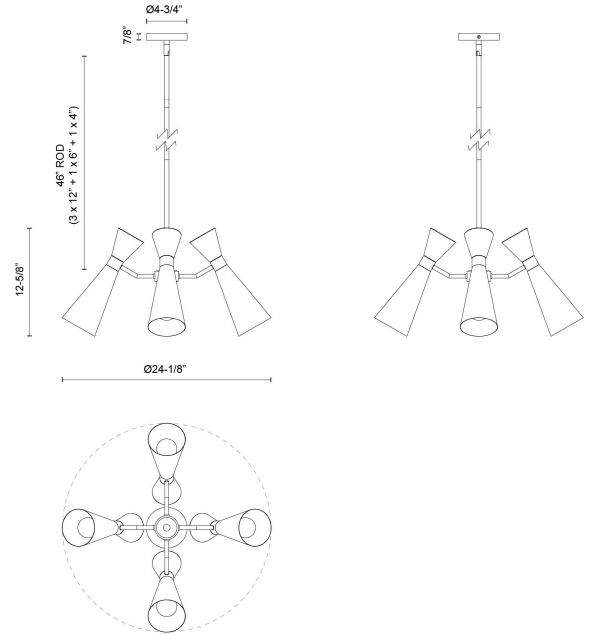

Blake 24-in Chandelier

| Model | Bulbs (not included) | Wattage (or equivalent) |
|---|----------------------|-------------------------|
| CH574424 CH574424MBAG CH574424WHAG | 4 x E26 | 60W |

The Blake collection is a perfect blend of classic mid-century shapes and a dashing bowtie. The geometric shade is wrapped in a bow with an Aged Gold accent, making it timeless and elegant. The Blake collection is great for bedrooms to hallways, closets, and beyond.

SPECIFICATION DETAILS

| | |
|---------------------------|-------------------------------|
| Fixture Dimensions | D24-1/8" x H12-5/8" |
| Canopy Dimensions | D4-3/4" x H7/8" |
| Minimum Hang Height | 18" |
| Location | Dry |
| Illumination Direction | Down |
| Light Source/Life | Socket |
| Material | Steel |
| Slopped Ceiling Adaptable | Yes, 45 Deg |
| Rod Length | 46" Max (3x12" + 1x6" + 1x4") |
| Shade Details | Steel Shade |
| Wire Length | 60" |
| Compliance | UL Certified: Yes |