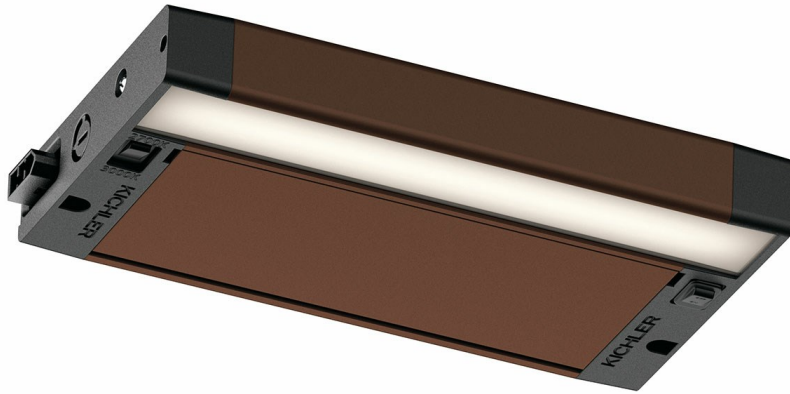

6U Series LED Collection
 6U LED 2700K/3000K Cabinet Light - 8" BZT
 6UCSK08BZT (Bronze Textured)

Project Name: _____
 Location: _____
 Type: _____
 Qty: _____
 Comments: _____

Ordering Information

Product ID	6UCSK08BZT
Finish	Bronze Textured
Available Finishes	NIT, WHT, BZT
Collection	6U Series LED Collection

Dimensions

Weight	0.90 LBS
--------	----------

Photometrics

Kelvin Temperature	2700/3000 K
Color Rendering Index	93
Volt AMPERE	6.3

Specifications

Material	Aluminum
----------	----------

Electrical

Dimmable	Yes
Input Voltage	Single(120)
Switch Type	On-Off, Rocker

Primary Lamping

Light Source	LED
Lamp Included	Integrated
Delivered Lumens	270/270
Delivered Efficacy	47
Dimming	Yes

Dimensions

Height	1.00"
Length	8.00"
Width	4.25"