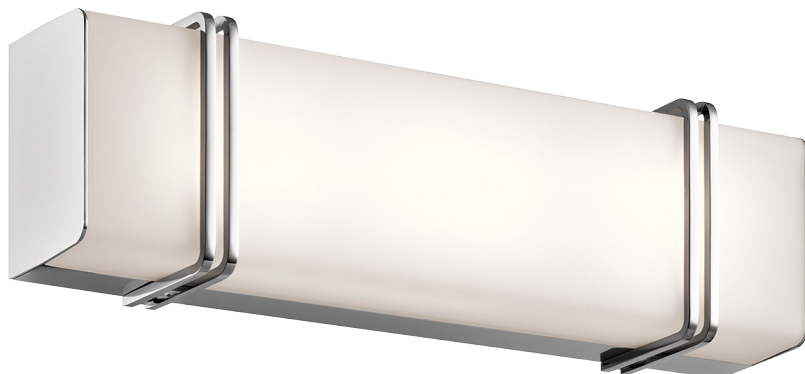

Impello Collection

Impello 18" LED Linear Bath Light CH

45801CHLED (Chrome)

Project Name: _____
Location: _____
Type: _____
Qty: _____
Comments: _____

Dimensions

Height	5.50"
Width	18.25"

Ordering Information

Product ID	45801CHLED
Finish	Chrome
Collection	Impello Collection

Dimensions

Extension	3.50"
Height from center of Wall opening	2.75"
Base Backplate	17.50 X 7.75
Weight	8.00 LBS

Photometrics

Kelvin Temperature	3000 K
Color Rendering Index	90

Specifications

Material	Glass
Diffuser Description	Satin Etched White

Electrical

Dimmable	Yes
Dimmable Notes	This LED is compatible with most standard incandescent dimmers, LED dimmers, and electronic low voltage dimmers. For more information, go to Kichler.com/dimming .
Voltage	120 V
Input Voltage	Single(120)