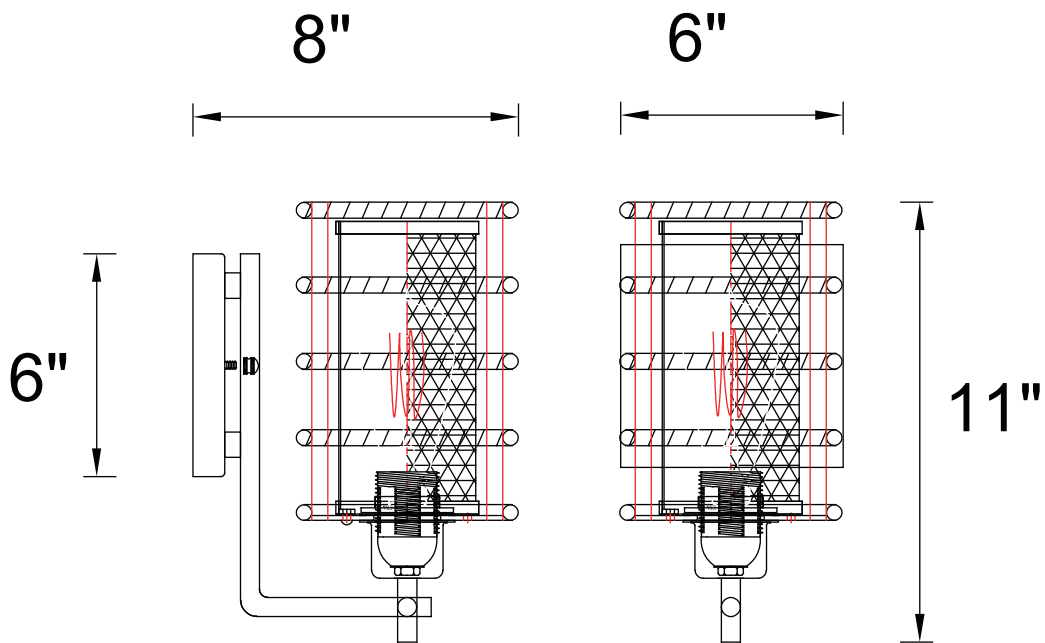

CWI LIGHTING

BRIGHTER LIVING. SIMPLIFIED.

PROJECT: _____

FIXTURE TYPE: _____

LOCATION: _____

CONTACT/PHONE: _____

Item	9700W6-1-197
Collection	DARYA
Finish	Brown
Glass	-----
Crystal	-----
Input	120V AC,60HZ,AC

Shade	-----
Length/Dia.	8"
Width/Ext.	6"
Height	11"
Maximum	-----
Lumens	-----

Light Source	E26
Bulb Info.	1×60W
Included	-----
Dimmable	No
Color	-----
Weight	-----

CWILIGHTING
www.cwilighting.com
Info@cwilighting.com