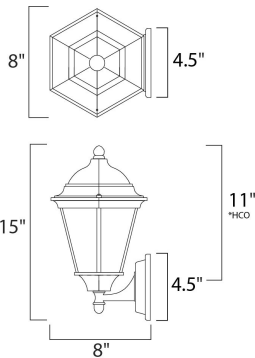

MEASUREMENTS

DIMENSION : 8." W x 15." H x 8." Ext
BACK PLATE : 4.5" W x 4.5" H x 11." HCO
HANGING WEIGHT : 2.2 lb

LAMPING

INPUT VOLTAGE : 120V
LUMENS : 800 Rated (0 Del.)
BULB : 1 x 9W (INCLUDED), 9W Total
DIMMABLE : Dimmable
CRI : 80+ CRI
COLOR_TEMP : 3000K

Always consult a qualified electrician before installing any lighting product.