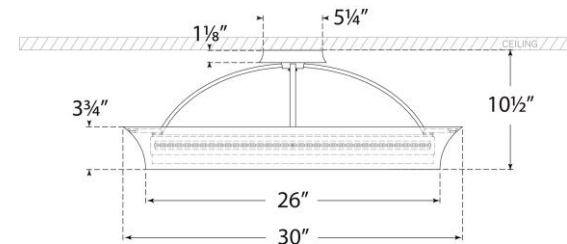

TEAR SHEET

Garland 30" Dual Lit Ring Flush Mount

Item # TOB 4522PN

Designer: Thomas O'Brien

Height: 10.5"

Width: 30"

Canopy: 5.25" Round

Finishes: AI, G, PN

Lightsource: Dedicated LED

Wattage: 35w (4200lm)

Weight: 22 Pounds

Note: UL Only | Able to Convert to Hanging

Front View

Top View