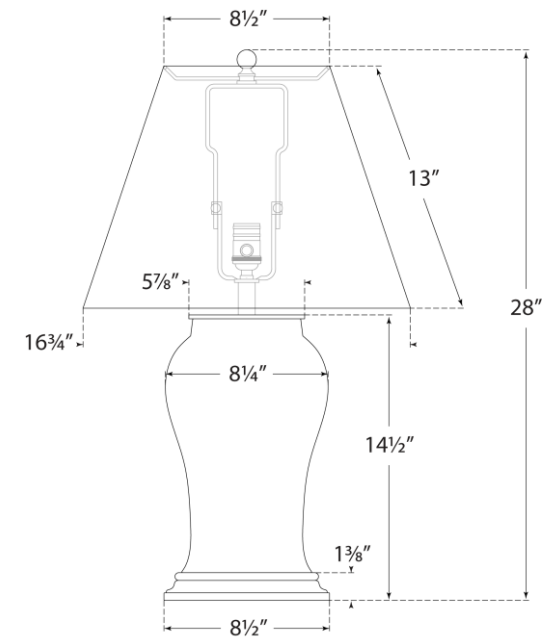

TEAR SHEET

Blythe Medium Table Lamp

Item # RL 3651BW-S

Designer: Ralph Lauren

Height: 28"

Width: 16.75"

Base: 8.5" Round

Finishes: BW

Shade Treatments: S

Shade Details: 8.5" x 16.75" x 13"

Socket: E26 Dimmer

Wattage: 100 A19

Weight: 13 Pounds

Front View