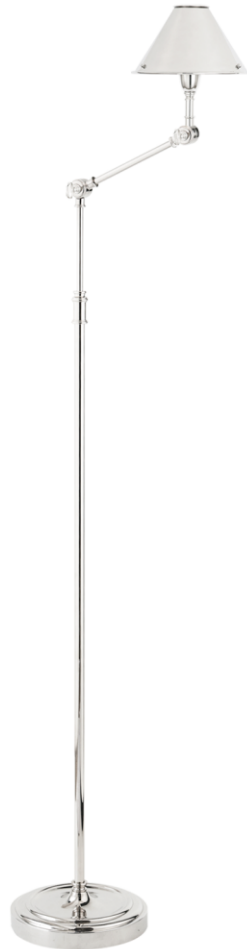

# TEAR SHEET

## Anette Floor Lamp

Item # RL 1250PN

Designer: Ralph Lauren

Height: 53" - 63"

Width: 8"

Extension: 6.5- 11"

Base: 8" Round

Finishes: NB, PN

Socket: E12 Candelabra w/ Foot Switch

Wattage: 40 B11

Weight: 14 Pounds