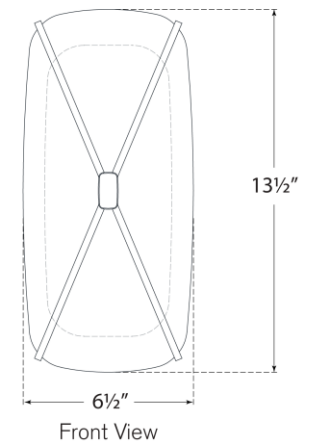

## Fondant 13" Linear Bath Sconce

Item # CD 2005SB-WG

Designer: Champalimaud

Height: 13.5"

Width: 6.5"

Extension: 4.5"

Backplate: 4.75" x 10.75" Rectangle

Finishes: GM, PN, SB

Glass Options: WG

Lightsource: Dedicated LED

Wattage: 12w (1400lm)

Weight: 5 Pounds

Top View

Side View

Front View