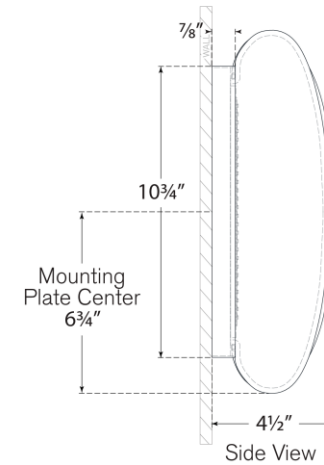

## Fondant 13" Linear Bath Sconce

Item # CD 2005SB-WG

Designer: Champalimaud

Height: 13.5"

Width: 6.5"

Extension: 4.5"

Backplate: 4.75" x 10.75" Rectangle

Finishes: GM, PN, SB

Glass Options: WG

Lightsource: Dedicated LED

Wattage: 12w (1400lm)

Weight: 5 Pounds

Top View

Side View

Front View