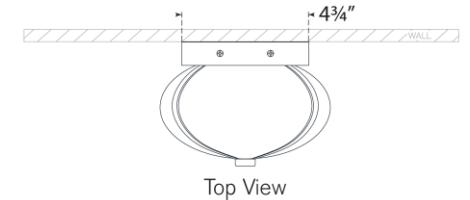

## Fondant 13" Linear Bath Sconce

Item # CD 2005SB-WG

Designer: Champalimaud

Height: 13.5"

Width: 6.5"

Extension: 4.5"

Backplate: 4.75" x 10.75" Rectangle

Finishes: GM, PN, SB

Glass Options: WG

Lightsource: Dedicated LED

Wattage: 12w (1400lm)

Weight: 5 Pounds

Top View

Side View

Front View